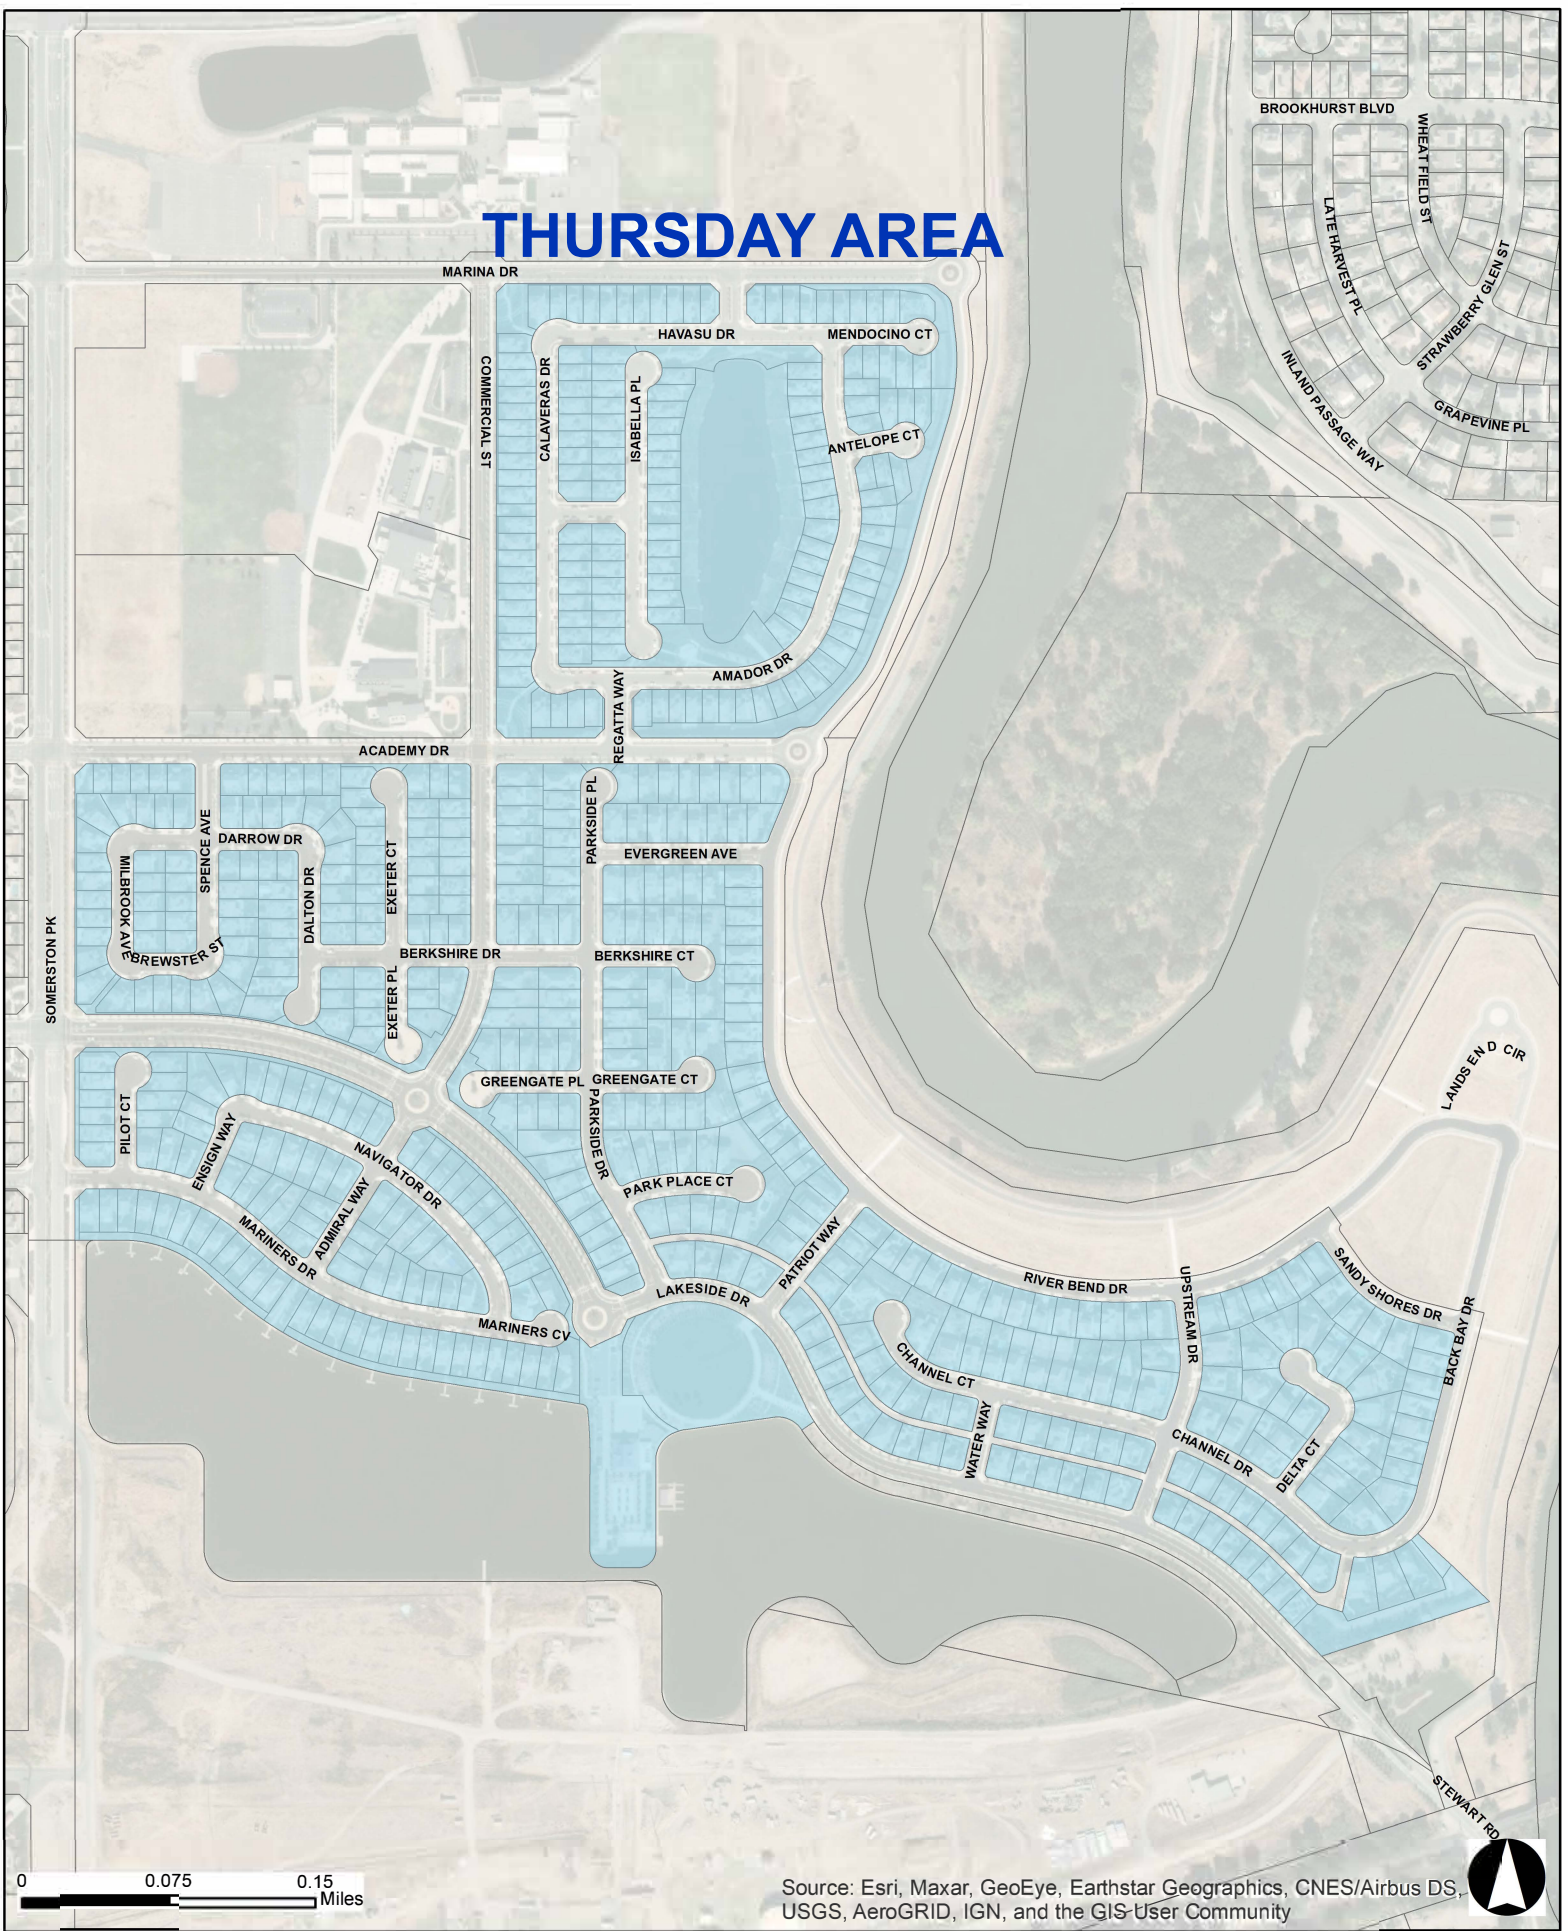

# THURSDAY AREA

Source: Esri, Maxar, GeoEye, Earthstar Geographics, CNES/Airbus DS, USGS, AeroGRID, IGN, and the GIS-User Community

**March 11, 2021**  
**SPRING CLEAN UP**

Disclaimer: Data shown may not be accurate and is for mapping purposes only. Contact the City for more information.