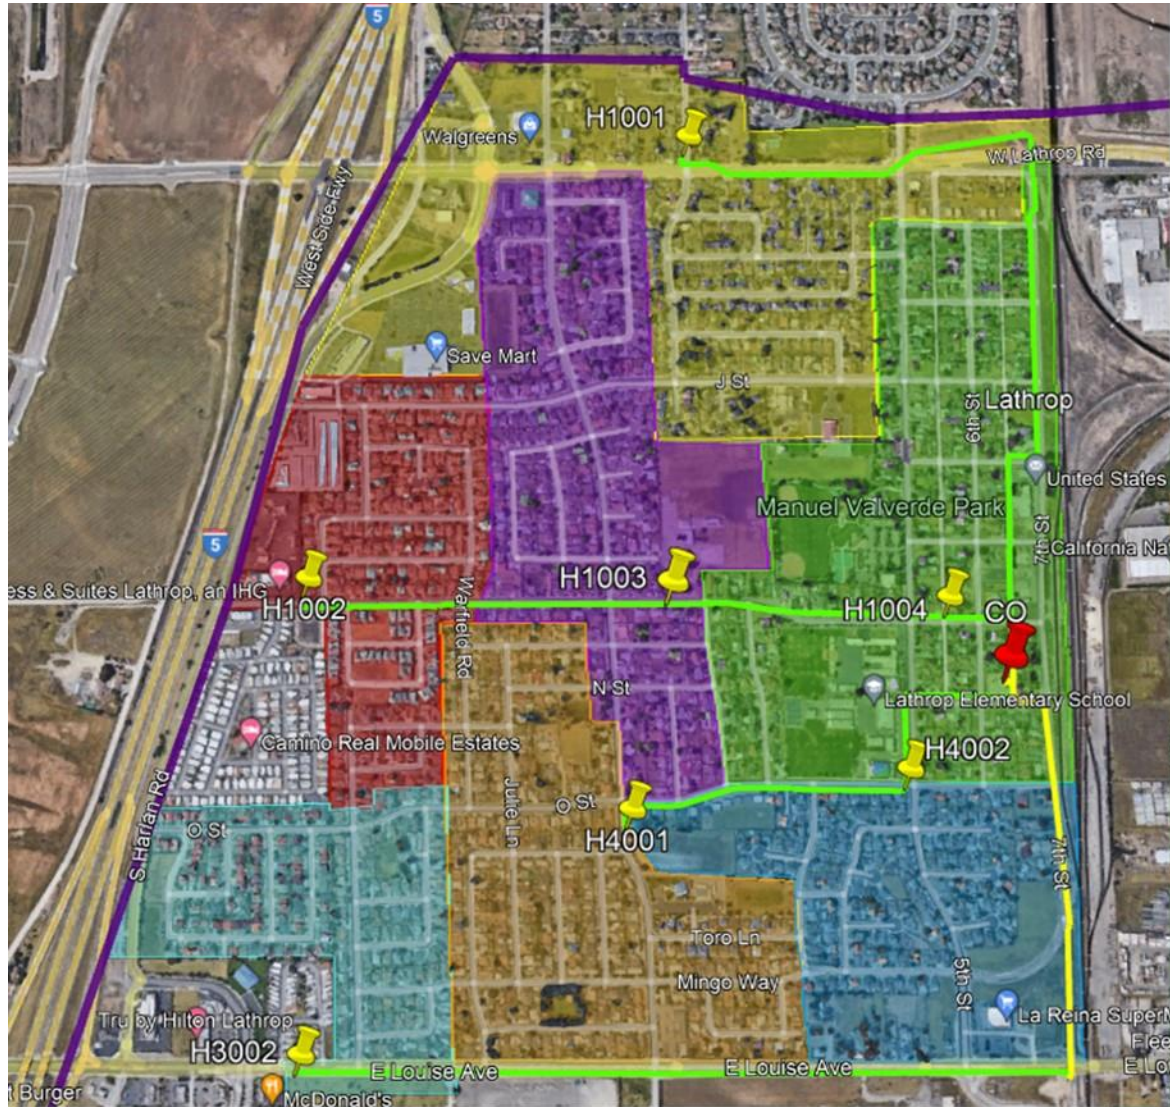

New markets for operators: enable them to offer new services

**A Fiber Broadband Association study shows home values increase with access to fiber.*

25,000 Customer Locations

- 9-12 Month Build Timeframe
- 55% Buried & 45% Aerial

Escalate
(During construction)

An illustration of a red megaphone with a white handle and sound waves, positioned above an open yellow cardboard box. There are several small white stars around the box. The entire icon is set against a light blue circular background.