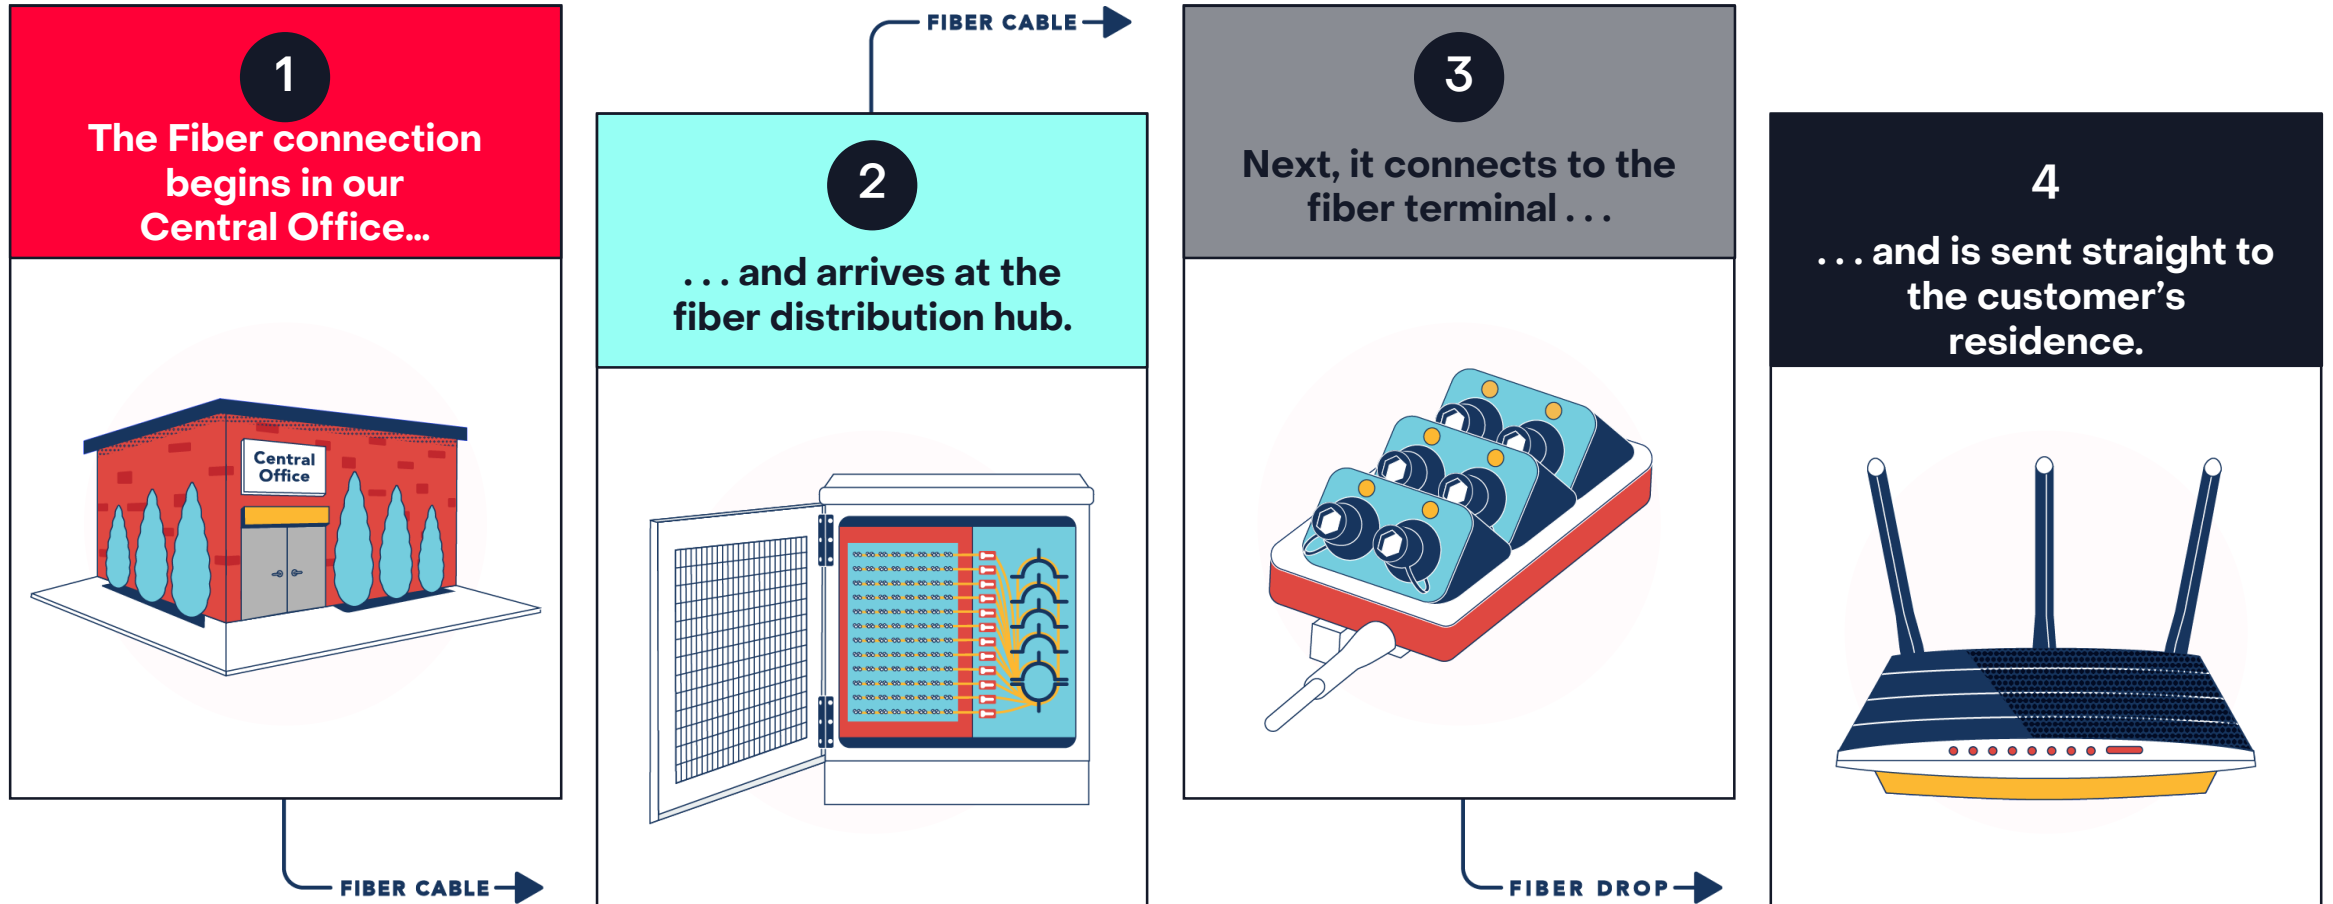

New markets for operators: enable them to offer new services

**A Fiber Broadband Association study shows home values increase with access to fiber.*

25,000 Customer Locations

- 9-12 Month Build Timeframe
- 55% Buried & 45% Aerial

HOW FRONTIER'S 100% FIBER NETWORK REACHES YOU

**DISTRIBUTION
HUB**

AERIAL SPLICE

AERIAL TERMINAL

FIBER PULL BOX

ONT Housing

ONT

WHAT COLLABORATION LOOKS LIKE...

Escalate
(During construction)

An illustration of a red megaphone with a white handle and sound waves, positioned above an open yellow cardboard box. There are several small white stars around the box. The entire icon is set against a light blue circular background.